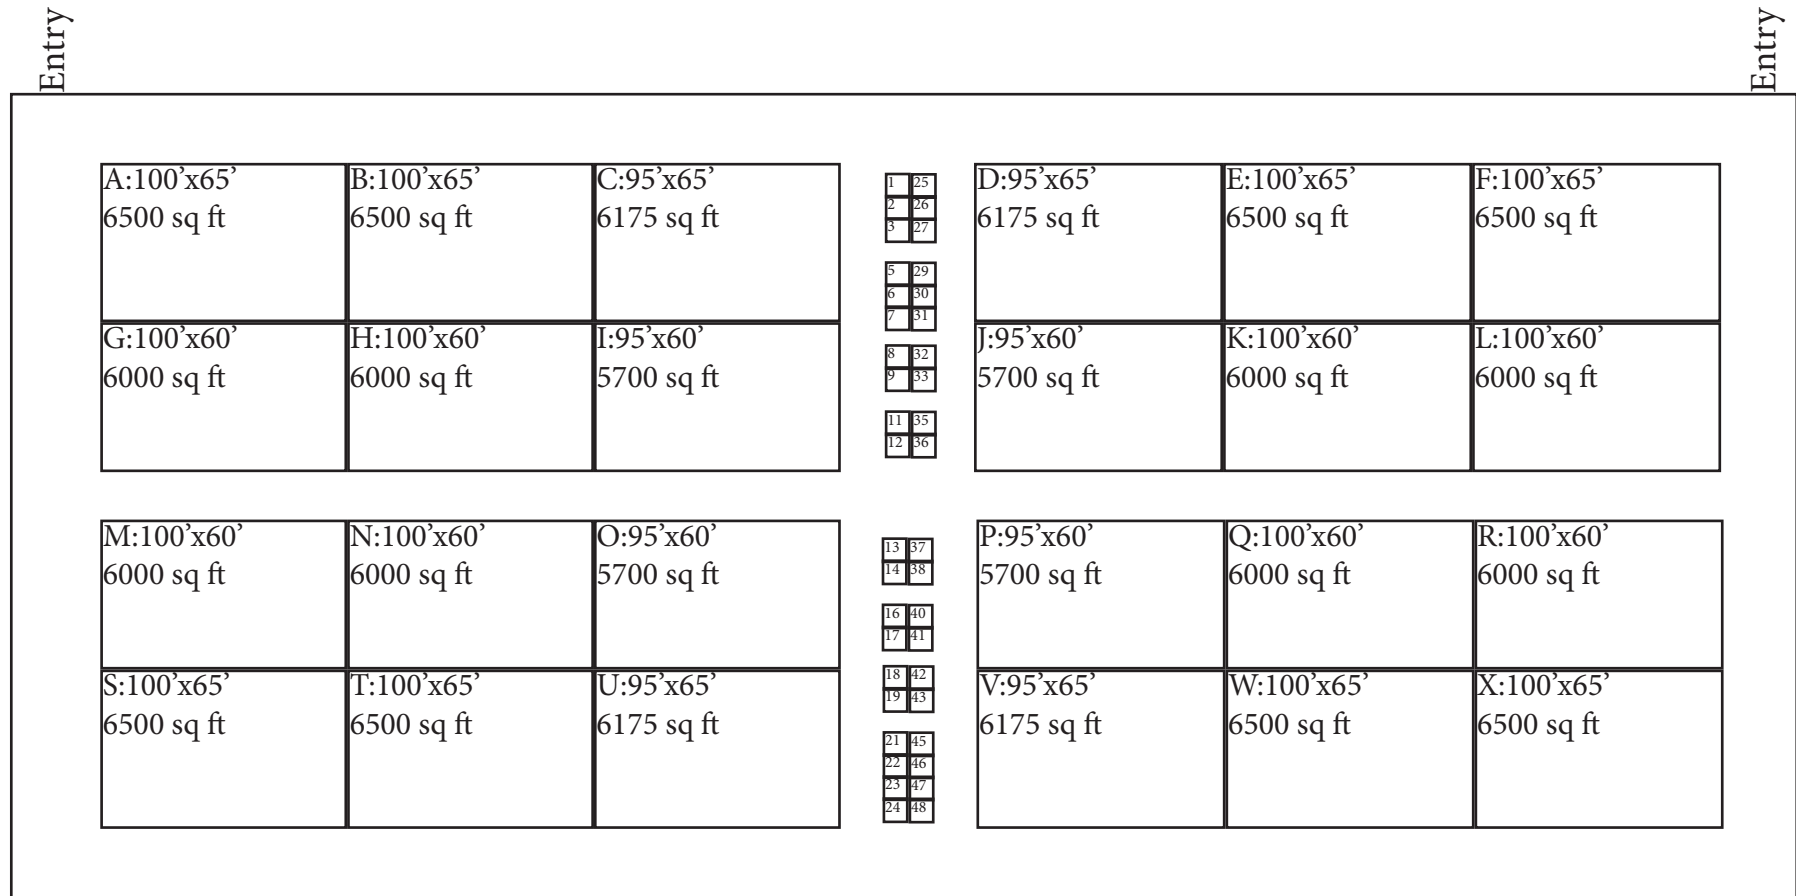

The OKC Boat & RV Show Layout 2018

BENNETT EVENT CENTER

All lettered spaces are dealer spaces and all numbered spaces are 10'x10' exhibitor booths.